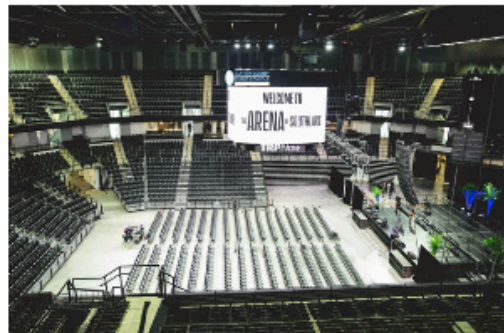

INTERIOR

VIEW OUR GALLERY