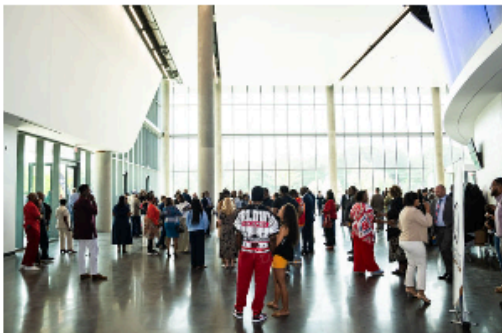

THE ARENA AT SOUTHLAKE

The Arena At Southlake is a state-of-the-art, multi-purpose facility designed to bring energy, entertainment, and opportunity to the Morrow and Southlake communities. Located adjacent to Southlake Mall in Morrow, Georgia, and just 20 minutes from Hartsfield-Jackson Atlanta International Airport, this impressive venue serves as a cornerstone of a larger revitalization effort aimed at transforming the area into a vibrant hub for sports, entertainment, and community events.

🌐 thearenaatsouthlake.com

📍 1300 Southlake Cir Suite 2000, Morrow, Georgia, 30260

EVENTS