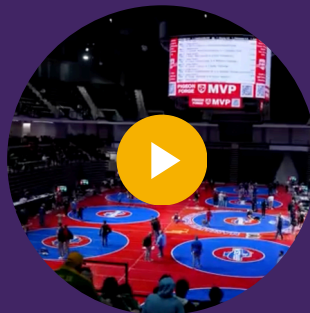

GRAND OPENING

SHARED CONTENT

CREATED CONTENT

FLOETRY SAY YES TOUR

GHSA WRESTLING

MEDIA DAY

THE ARENA AT SOUTHLAKE

The Arena At Southlake is a state-of-the-art, multi-purpose facility designed to bring energy, entertainment, and opportunity to the Morrow and Southlake communities. Located adjacent to Southlake Mall in Morrow, Georgia, and just 20 minutes from Hartsfield-Jackson Atlanta International Airport, this impressive venue serves as a cornerstone of a larger revitalization effort aimed at transforming the area into a vibrant hub for sports, entertainment, and community events.